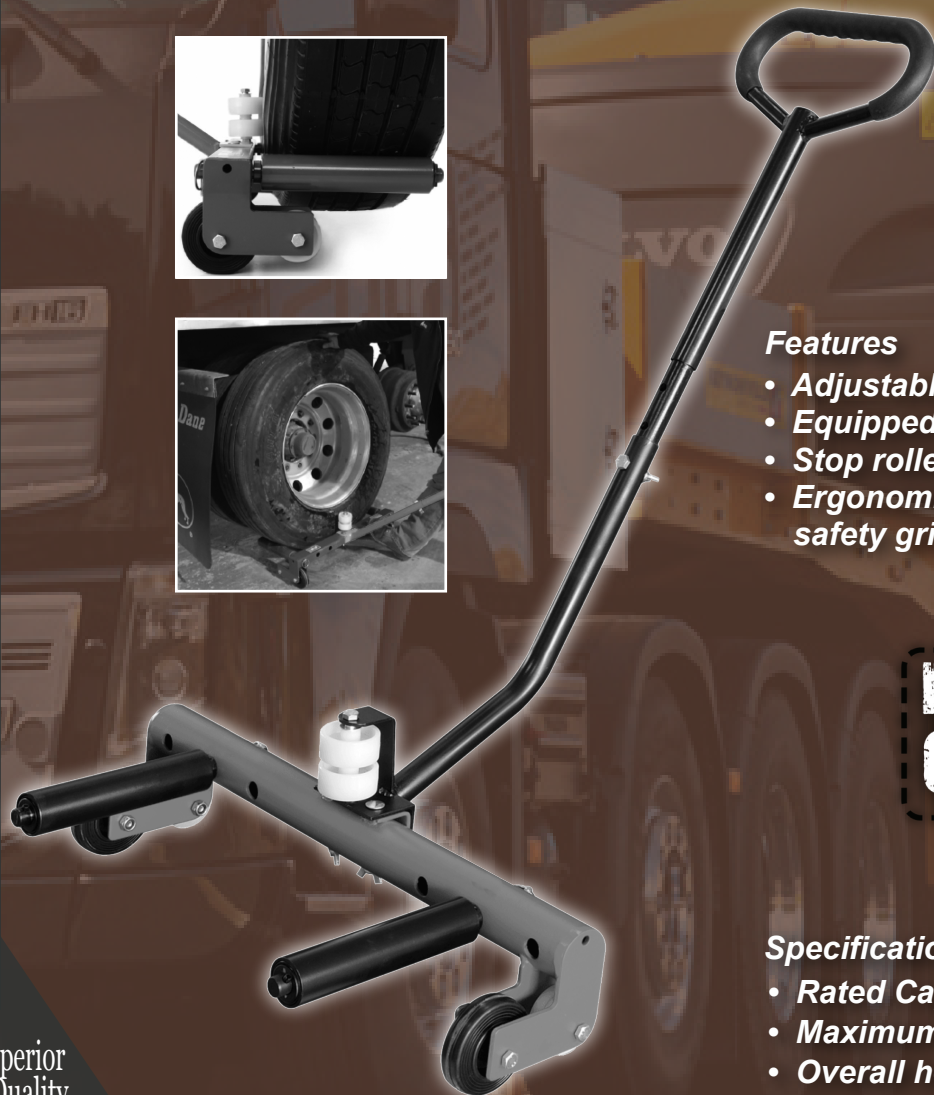

HEAVY DUTY Workshop Equipment

TQB

TQB Brands Pty Ltd

TRADEQUIP
The Essential Brand in equipment

BORUM

TQ Pro
powered by superior performance

Product Code: B250WH

Wheel Dolly Single 250kg Rated Capacity

This BORUM WHEEL DOLLY is a sturdy & handy transport aid for various types of wheels (trucks, vans, utes and cars). This versatile and easy to operate piece of equipment features adjustable arms. Equipped with two wheels and an ergonomic handle, the units manoeuvrability is not hampered by the size of the wheel.

Features

- Adjustable arms
- Equipped with rollers for easy positioning
- Stop rollers on the rear side
- Ergonomic handle with rounded & soft safety grip

**INDUSTRIAL
QUALITY**

Specifications

- Rated Capacity: 250kg
- Maximum depth: 305 mm
- Overall height: 1000 mm
- Nett Weight: 14kg